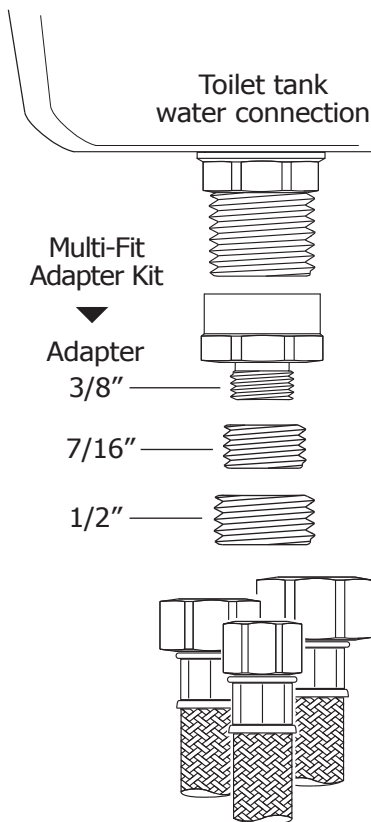

No toilet supply...No problem!

Multi-Fit toilet adapter kit lets you convert faucet & other braided connectors into a toilet supply.

Part No. **53994**

Kit includes: Toilet fill valve adapter & two reducers
Solid Brass • Lead Free • Nickel Plated